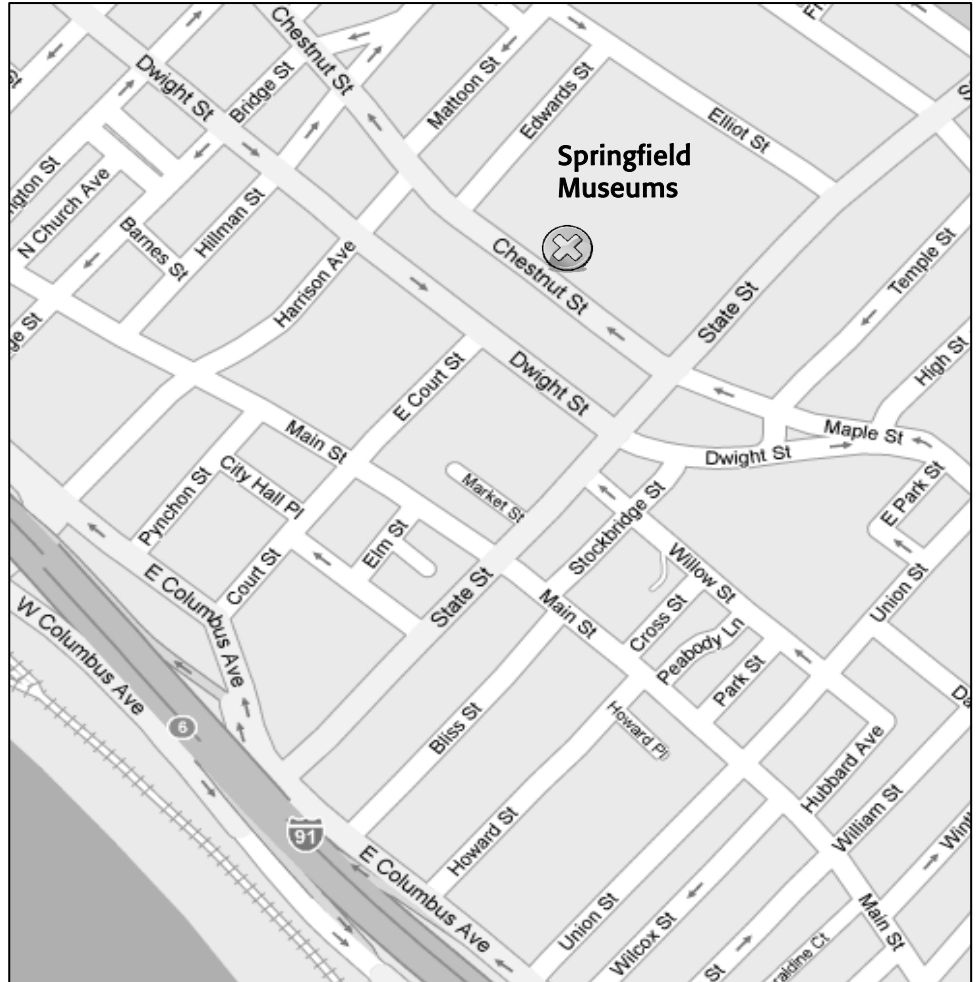

Directions to Chestnut Street Gate Entrance

FROM THE EAST

- I-90 WEST
- Take exit # 6 toward SPRINGFIELD
- Turn LEFT onto I-291 SOUTH - go 2.7 mi
- Take exit # 4 toward CHICOPEE FALLS / ST. JAMES AVE. - go 0.2 mi
- Turn LEFT onto PAGE BLVD - go 0.1 mi
- Bear LEFT onto ST. JAMES AVE - go 1.3 mi
- Turn RIGHT onto STATE ST - go 0.7 mi
- Turn RIGHT onto CHESTNUT ST - go 0.2 mi
- Bus drop off/pick up spot on right - go < 0.1 mi

FROM THE WEST

- I-90 EAST
- Take exit # 4 onto I-91 SOUTH toward SPRINGFIELD - go 7.4 mi
- Take exit # 7 - COLUMBUS AVE onto W COLUMBUS AVE toward DOWNTOWN SPRINGFIELD - go 0.5 mi
- Turn LEFT onto STATE ST - go 0.3 mi
- Turn RIGHT onto DWIGHT ST - go 0.1 mi
- Make sharp LEFT loop onto MAPLE ST - go 0.1 mi
- Continue straight onto CHESTNUT ST - go 0.2 mi
- Bus drop off/pick up spot on right - go < 0.1 mi

FROM THE NORTH

- I-91 SOUTH toward SPRINGFIELD
- Take exit # 7 - COLUMBUS AVE onto W COLUMBUS AVE toward DOWNTOWN SPRINGFIELD - go 0.5 mi
- Turn LEFT onto STATE ST - go 0.3 mi
- Turn RIGHT onto DWIGHT ST - go 0.1 mi
- Make sharp LEFT loop onto MAPLE ST - go 0.1 mi
- Continue straight onto CHESTNUT ST - go 0.2 mi
- Bus drop off/pick up spot on right - go < 0.1 mi

Directions to parking lot:

- Drive down Chestnut St.
- Turn RIGHT onto Winter Street.
- Turn LEFT into Winter Street Parking Lot.

Directions back to Museums:

- Turn RIGHT onto Winter Street.
- Turn RIGHT onto Chestnut Street.
- Turn LEFT onto Taylor Street.
- Turn LEFT onto Dwight Street.
- Cross State Street and make sharp LEFT loop onto Maple Street.
- Cross State Street and drive to loading spot on Chestnut St.