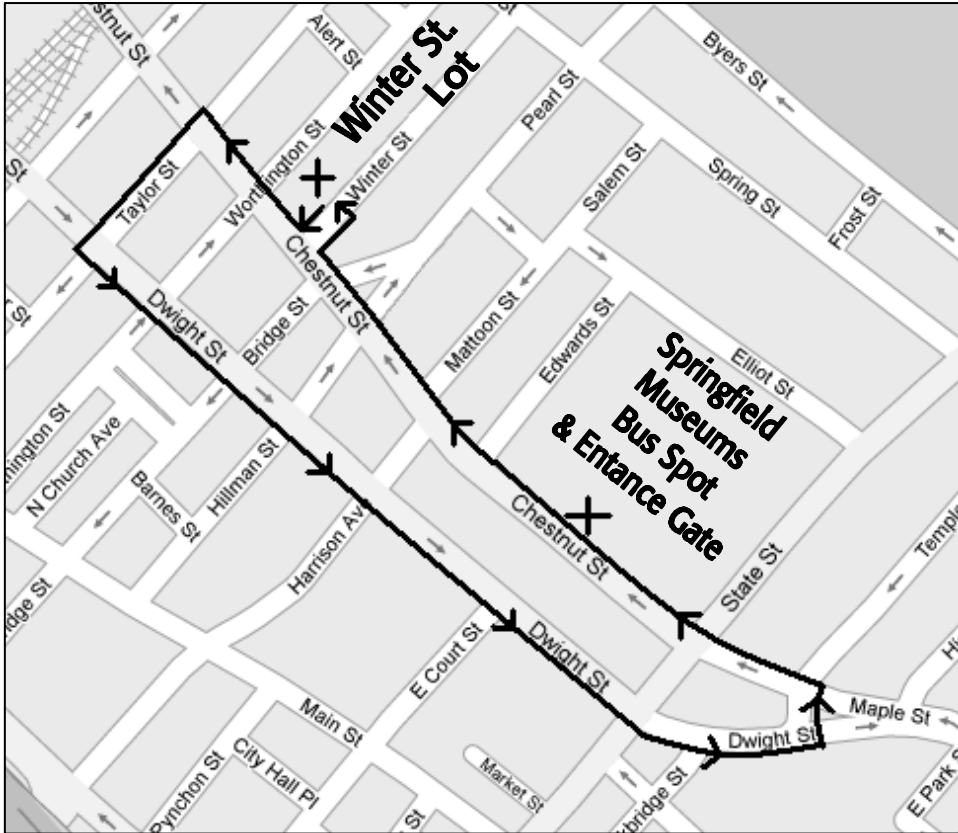

FROM THE WEST

- I-90 EAST
- Take exit # 4 onto I-91 SOUTH toward SPRINGFIELD - go 7.4 mi
- Take exit # 7 - COLUMBUS AVE onto W COLUMBUS AVE toward DOWNTOWN SPRINGFIELD - go 0.5 mi
- Turn LEFT onto STATE ST - go 0.3 mi
- Turn RIGHT onto DWIGHT ST - go 0.1 mi
- Make sharp LEFT loop onto MAPLE ST - go 0.1 mi
- Continue straight onto CHESTNUT ST - go 0.2 mi
- Bus drop off/pick up spot on right - go < 0.1 mi

FROM THE NORTH

- I-91 SOUTH toward SPRINGFIELD
- Take exit # 7 - COLUMBUS AVE onto W COLUMBUS AVE toward DOWNTOWN SPRINGFIELD - go 0.5 mi
- Turn LEFT onto STATE ST - go 0.3 mi
- Turn RIGHT onto DWIGHT ST - go 0.1 mi
- Make sharp LEFT loop onto MAPLE ST - go 0.1 mi
- Continue straight onto CHESTNUT ST - go 0.2 mi
- Bus drop off/pick up spot on right - go < 0.1 mi

FROM THE SOUTH

- I-91 NORTH toward SPRINGFIELD
- Take exit # 5 onto E COLUMBUS AVE toward BROAD ST - go 0.7 mi
- Turn RIGHT onto UNION ST - go 0.4 mi
- Turn LEFT onto MAPLE ST - go 0.2 mi
- Continue straight onto CHESTNUT ST - go 0.2 mi
- Bus drop off/pick up spot on right - go < 0.1 mi

Directions to parking lot:

- Drive down Chestnut St.
- Turn RIGHT onto Winter Street.
- Turn LEFT into Winter Street Parking Lot.

Directions back to Museums:

- Turn RIGHT onto Winter Street.
- Turn RIGHT onto Chestnut Street.
- Turn LEFT onto Taylor Street.
- Turn LEFT onto Dwight Street.
- Cross State Street and make sharp LEFT loop onto Maple Street.
- Cross State Street and drive to loading spot on Chestnut St.